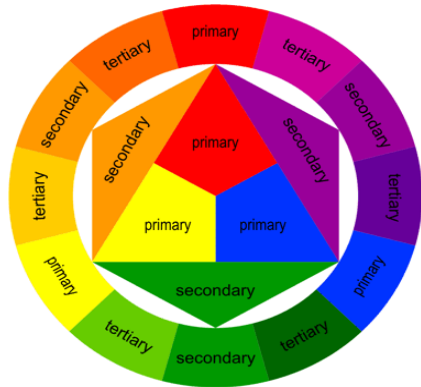

# COLOUR THEORY 1

Colour Wheel

Primary Colours

Secondary Colours

Tertiary Colours

## Colour Motion

Advancing Colours

Receding Colours

ADVANCING COLOUR

The Blue background has the effect of pushing the red star forward or making the star stand out

RECEDING COLOUR

The Red background has the effect of pulling the Blue star back or making the background stand out